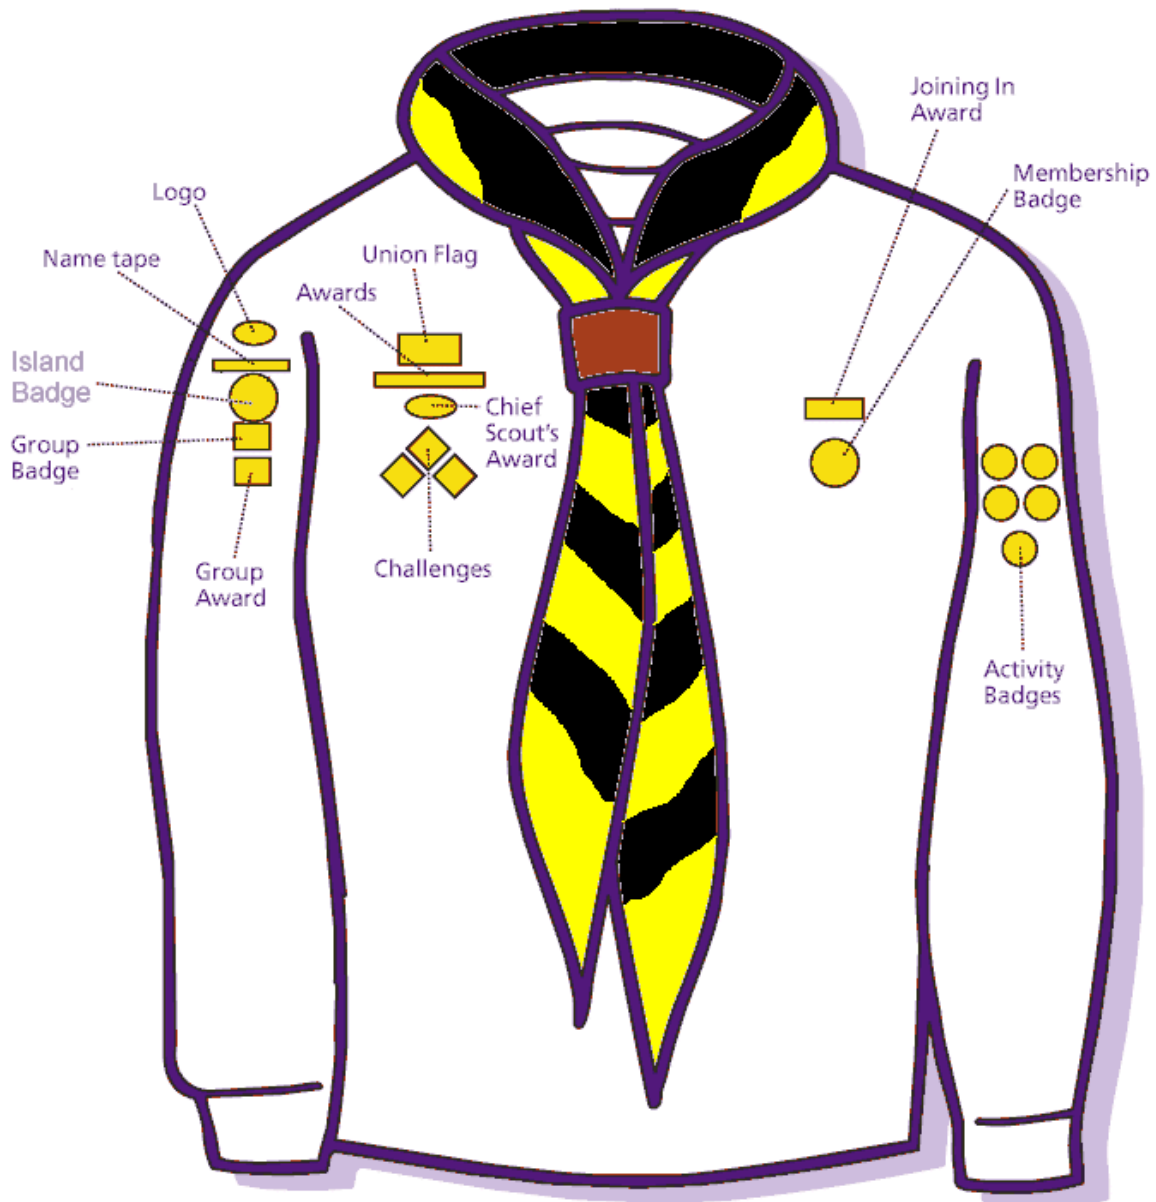

BEAVER SCOUT UNIFORM BADGE POSITIONS

www.2ndonchan.net – 2nd Onchan News & Info

www.manxscouts.com – Island Scouting News & Info