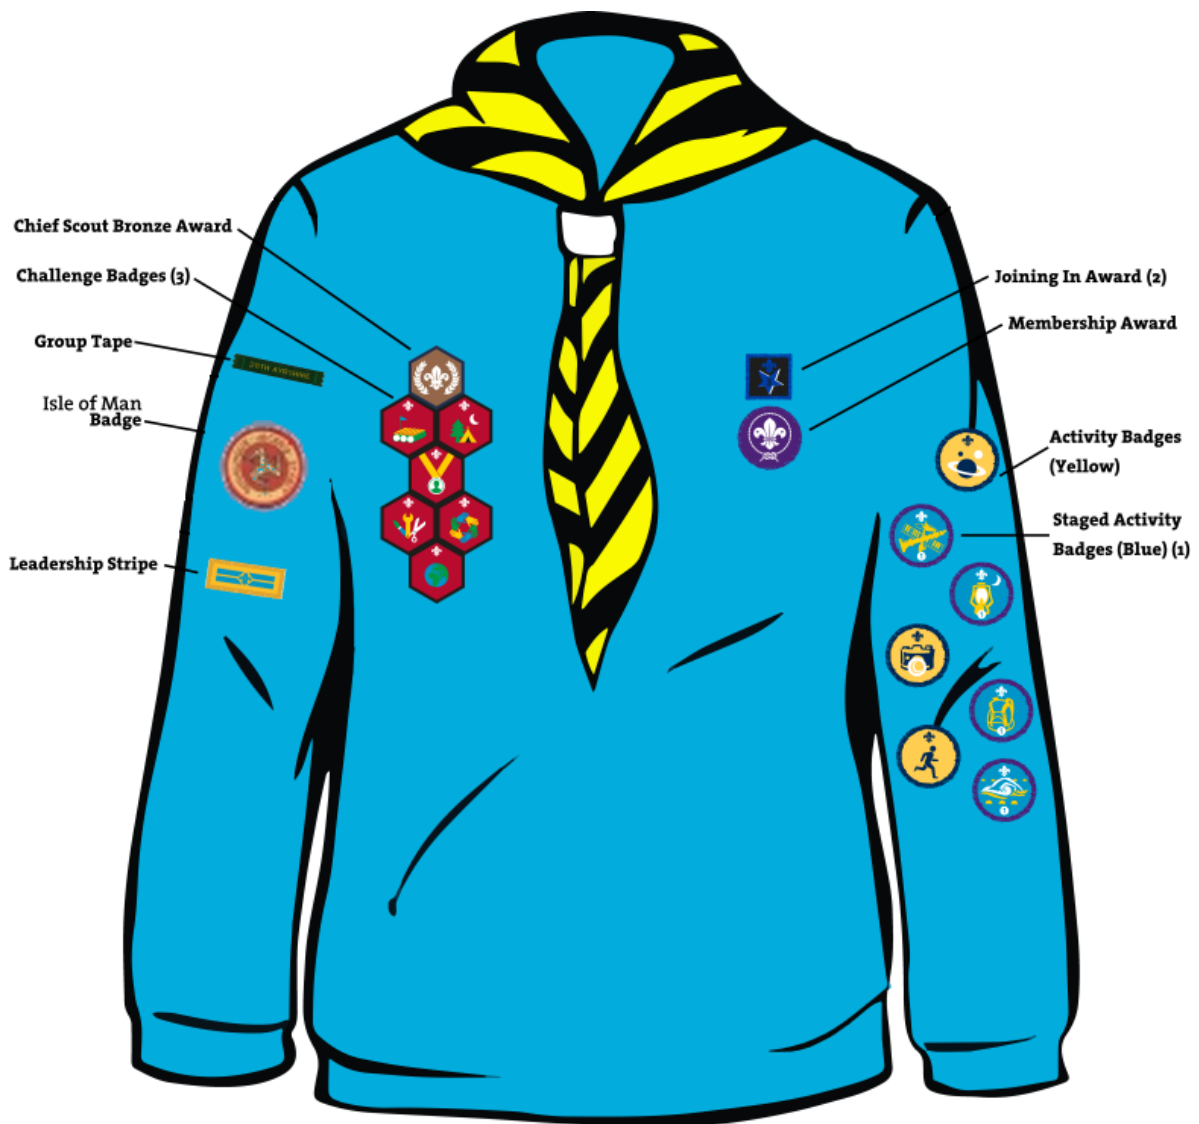

BEAVER SCOUT BADGE POSITIONS

www.2ndonchan.net/

www.facebook.com/groups/2ndonchan/